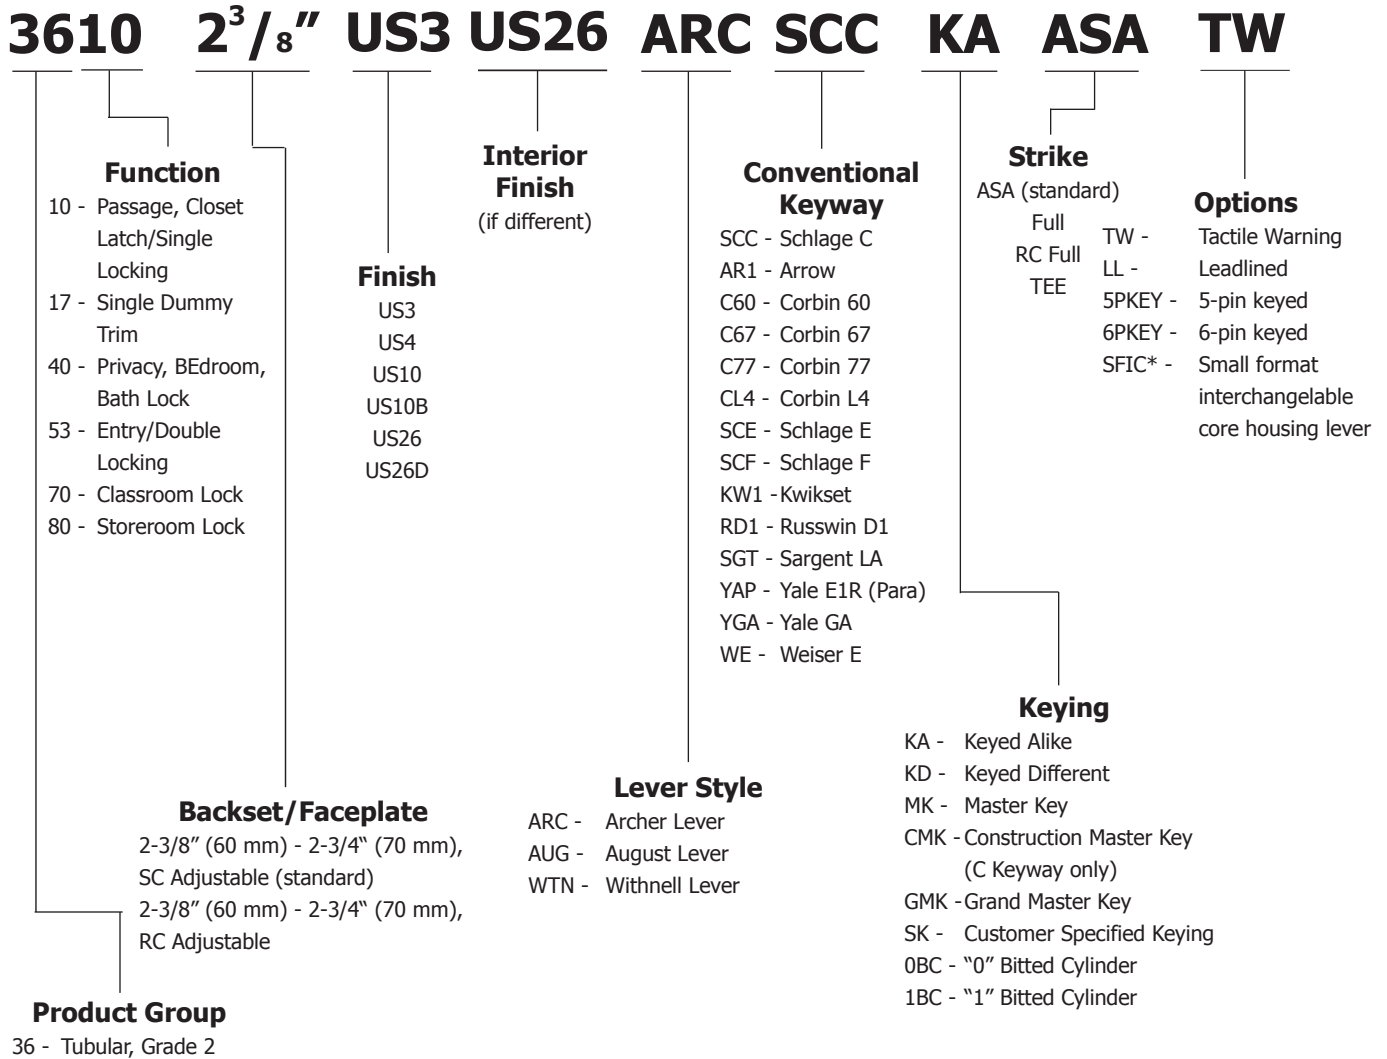

3600 SERIES LOCKS HOW TO ORDER

Notes:

1. If master-keyed, include master key instruction sheet with order (available in catalog or online).

* Small format interchangeable core sold separately. Available in Best Keyways only, A Standard.
 Ordering example: 3653 ADJ 2-3/8" to 2-3/4" US26D WTN NC ASA SFIC